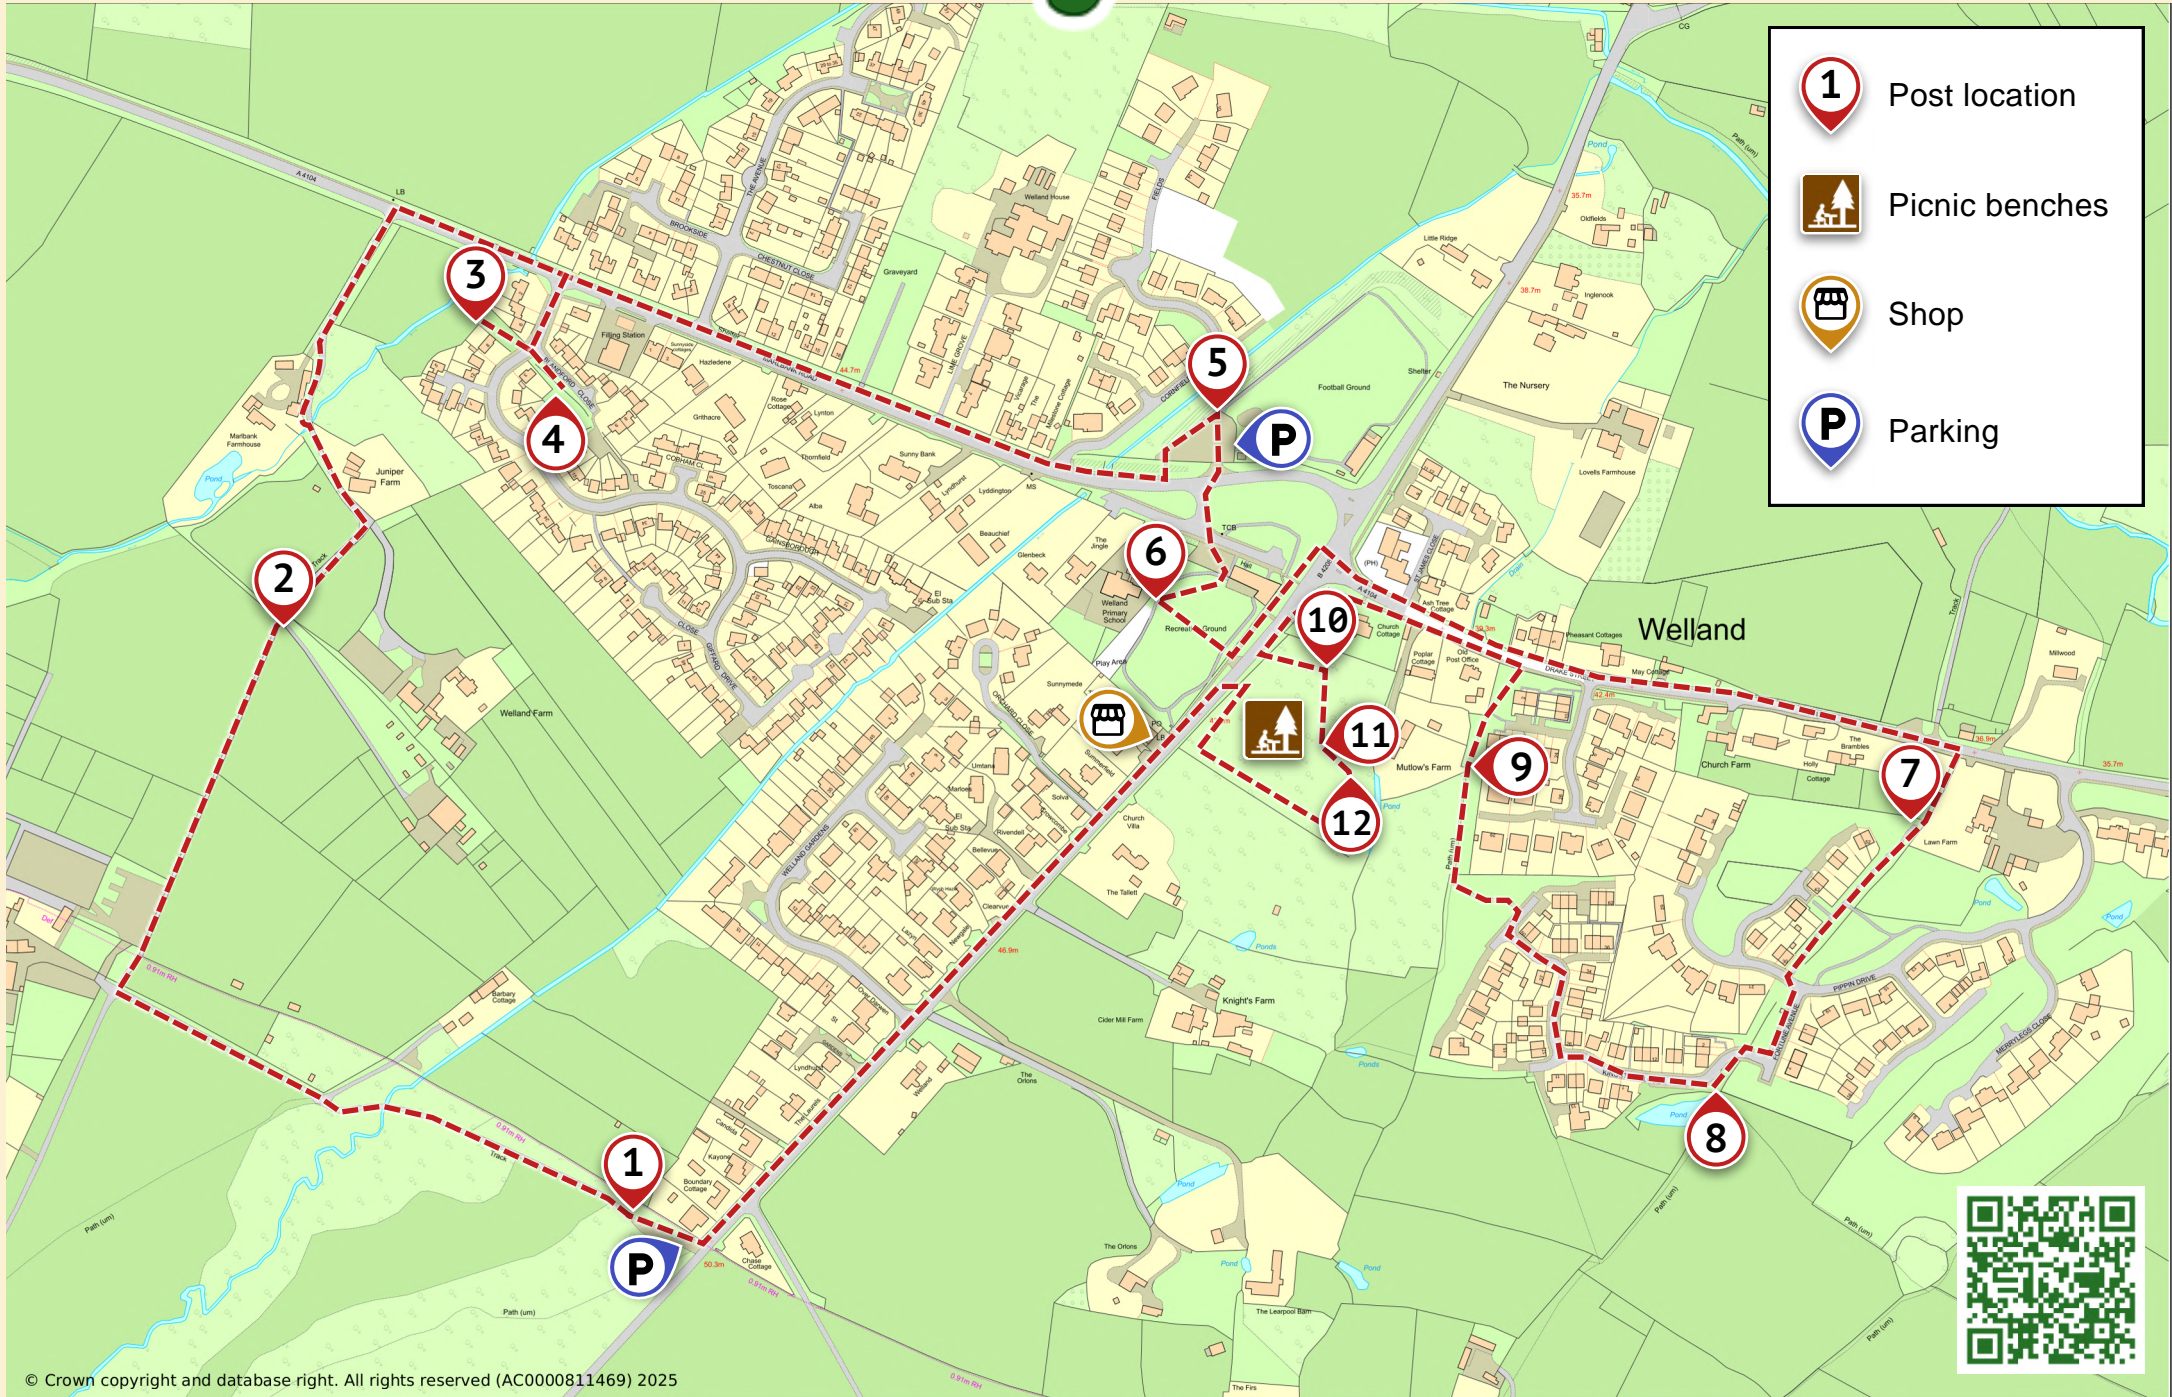

Welland Brass Rubbing Trail

-  Post location
-  Picnic benches
-  Shop
-  Parking